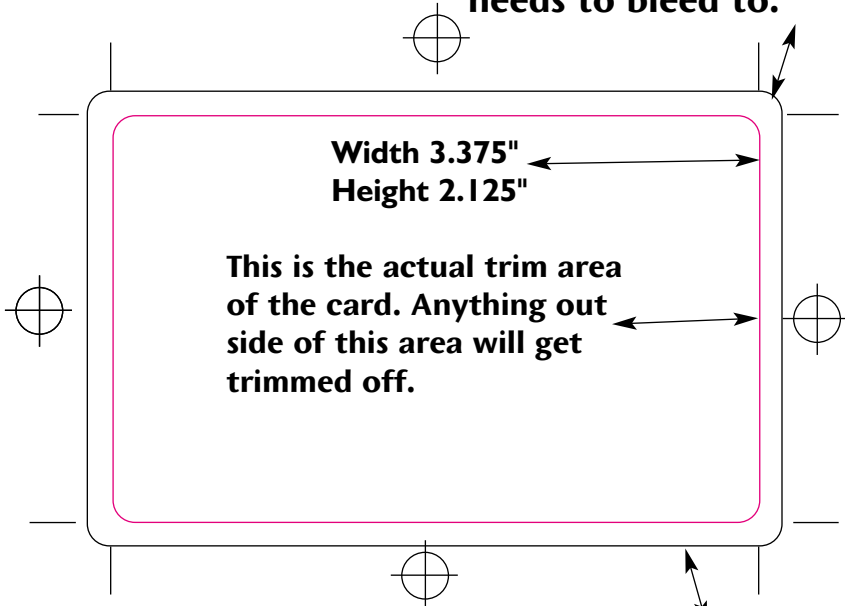

Master Card

Black Cyan Magenta Yellow

Width 3.625"
Height 2.375"

This is where the image needs to bleed to.

Dieline DOES NOT PRINT

Width 3.625"
Height 2.375"