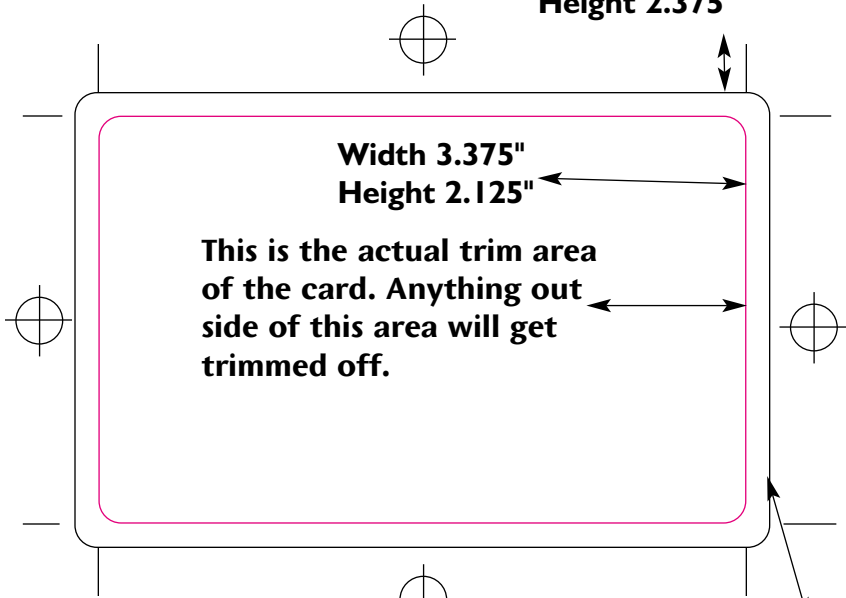

Master Card

Black Cyan Magenta Yellow

Width 3.625"
Height 2.375"

This is where the image needs to bleed to.

Dieline DOES NOT PRINT

Width 3.625"
Height 2.375"